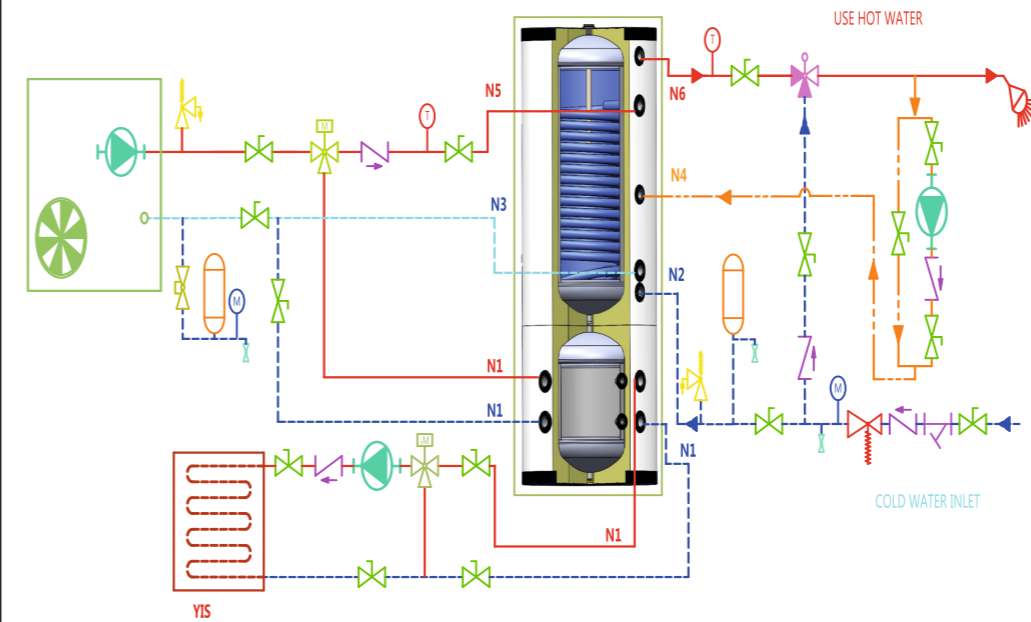

# WKB HV 200/80 COMPACT WATER HEATER CONNECTION SCHEMA

# WKB HV 200/100 COMPACT WATER HEATER CONNECTION SCHEMA

# WKB HV 300/100 COMPACT WATER HEATER CONNECTION SCHEMA

# WKB HV 300/200 COMPACT WATER HEATER CONNECTION SCHEMA