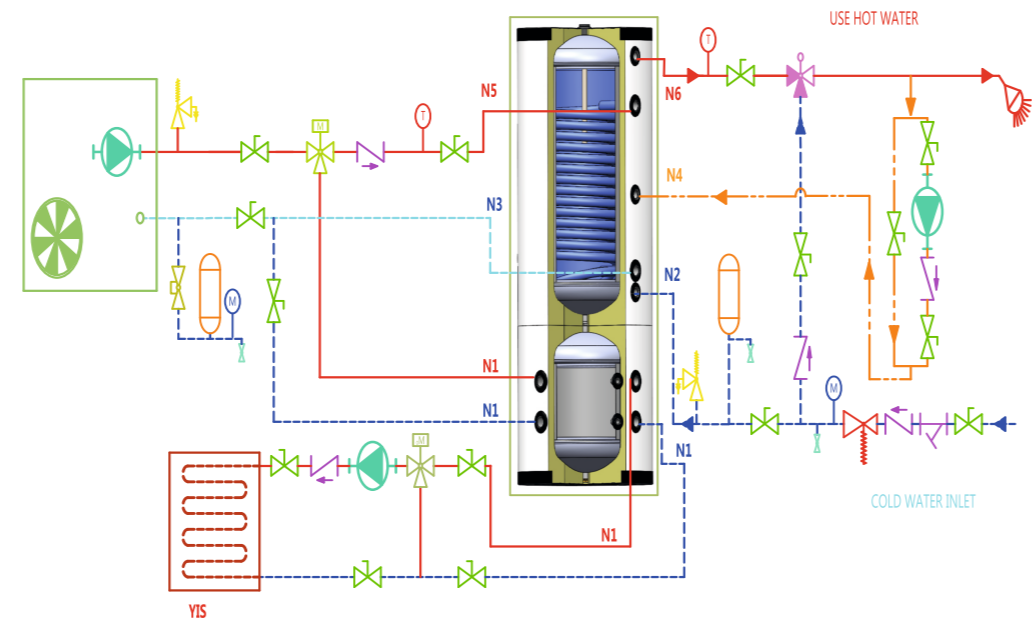

# WKB HV 200/80 COMPACT WATER HEATER CONNECTION SCHEMA

# WKB HV 200/100 COMPACT WATER HEATER CONNECTION SCHEMA

# WKB HV 300/100 COMPACT WATER HEATER CONNECTION SCHEMA