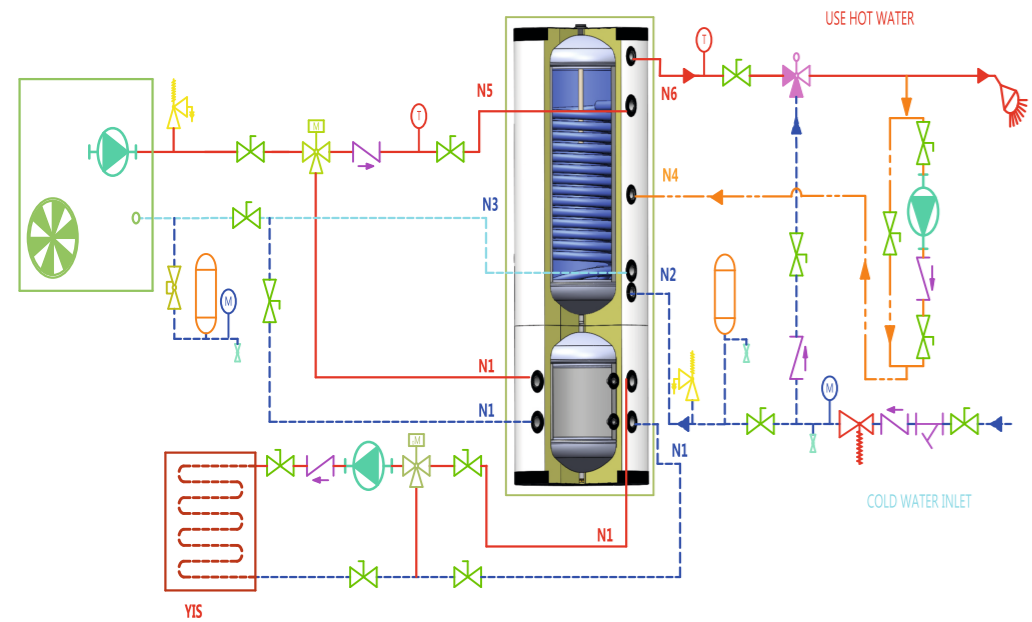

# WKB HV 200/80 COMPACT WATER HEATER CONNECTION SCHEMA

# WKB HV 200/100 COMPACT WATER HEATER CONNECTION SCHEMA

# WKB HV 300/100 COMPACT WATER HEATER CONNECTION SCHEMA